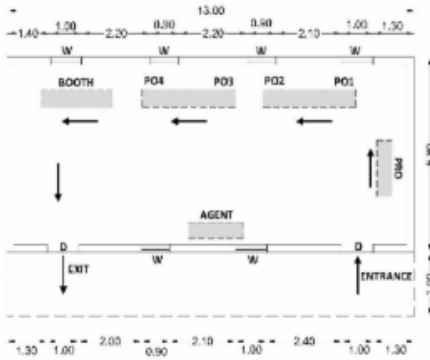

Nazri Naksha

Google Map View

Polling Station Building Front View

Polling Station Front View

Cad View

Key MAP View