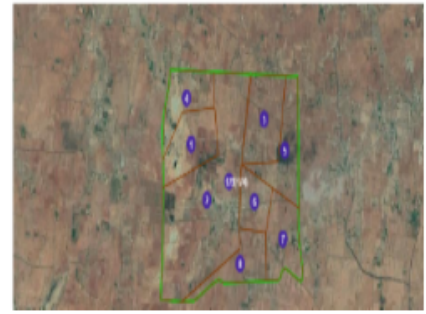

Nazri Naksha

Google Map View