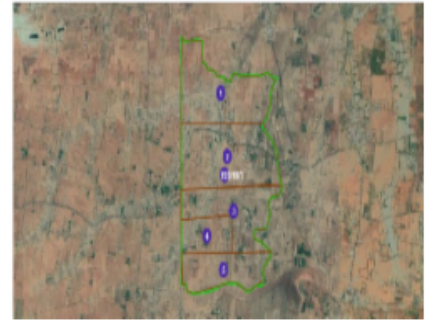

Nazri Naksha

Google Map View