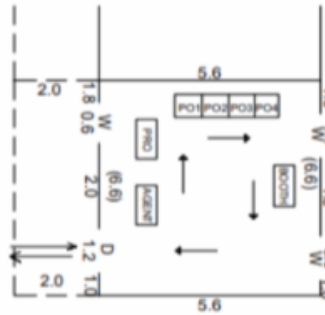

Nazri Naksha

Google Map View

Polling Station Building Front View

Polling Station Front View

Cad View

Key MAP View