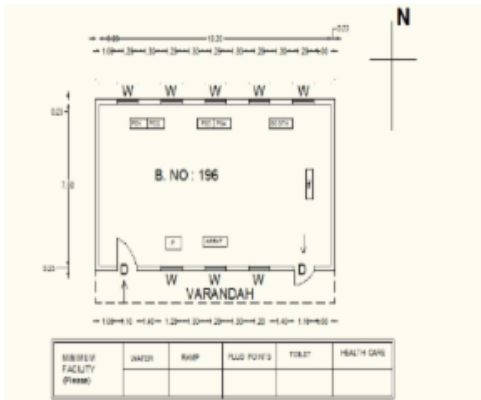

Nazri Naksha

Google Map View

Polling Station Building Front View

Polling Station Front View

Cad View

Key MAP View