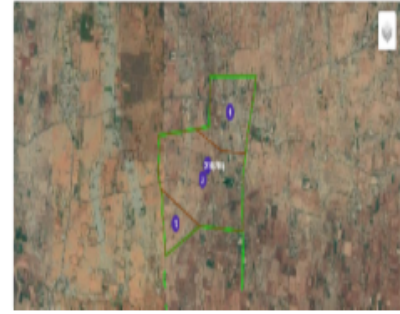

Nazri Naksha

Google Map View