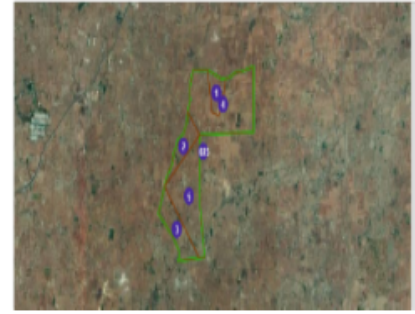

Nazri Naksha

Google Map View