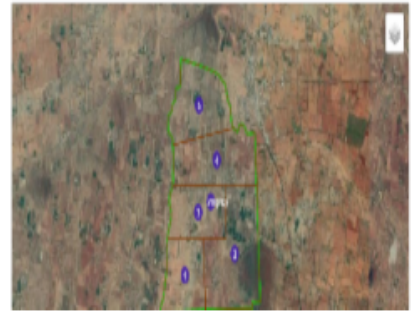

Nazri Naksha

Google Map View