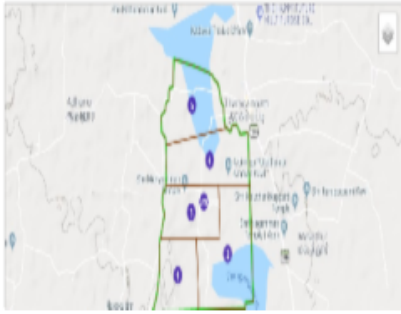

Nazri Naksha

Google Map View