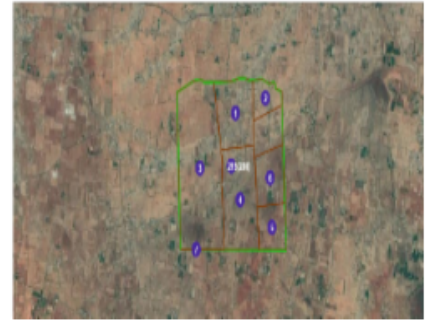

Nazri Naksha

Google Map View