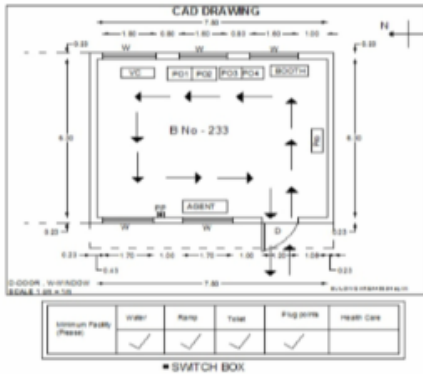

Cad View

Key MAP View

KEY MAP

JOB BANK

KADAVUR TO BALAVIDUTHI

PS