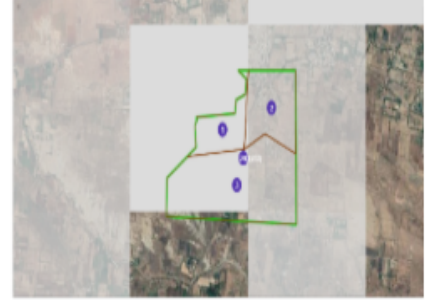

Nazri Naksha

Google Map View