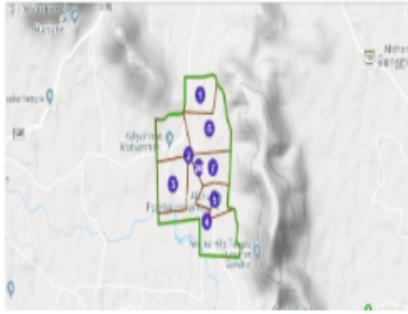

Nazri Naksha

Google Map View