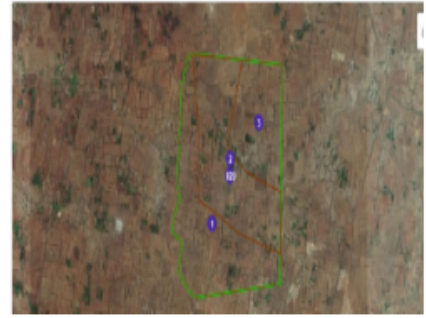

Nazri Naksha

Google Map View