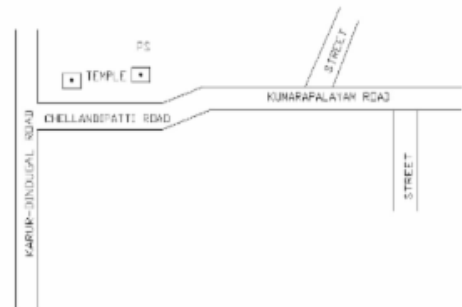

Nazri Naksha

Google Map View

Polling Station Building Front View

Polling Station Front View

Cad View

Key MAP View

MINIMUM FACILITY (Please)	WATER	RAMP	PLUG PORTS	TOILET/HEALTH CARE

KEY MAP