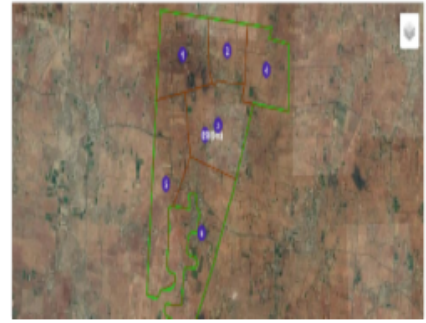

Nazri Naksha

Google Map View