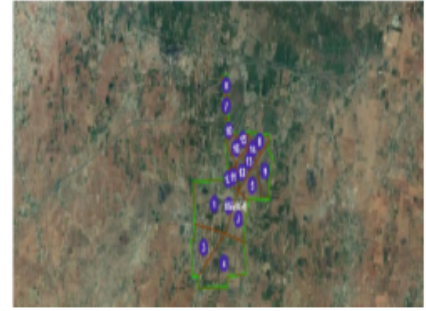

Nazri Naksha

Google Map View