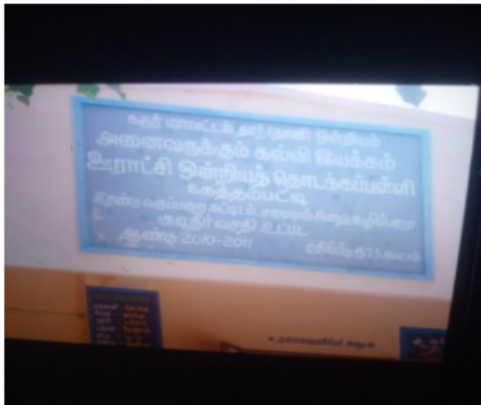

Polling Station Building Front View

Polling Station Front View