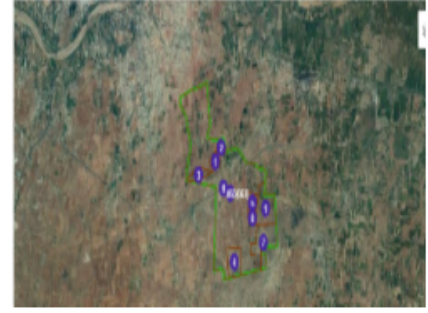

Nazri Naksha

Google Map View