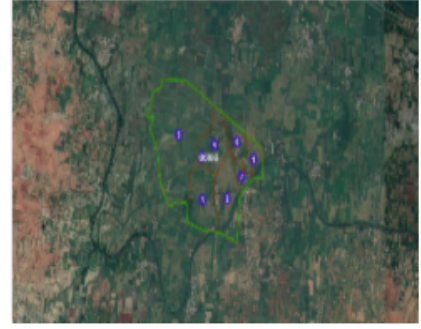

Nazri Naksha

Google Map View