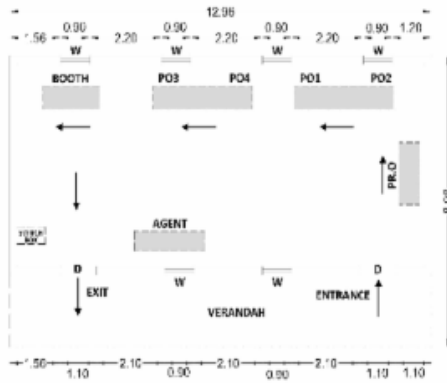

Nazri Naksha

Google Map View

Polling Station Building Front View

Polling Station Front View

Cad View

Key MAP View