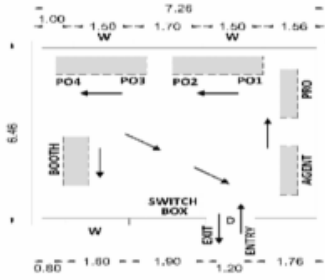

Nazri Naksha

Google Map View