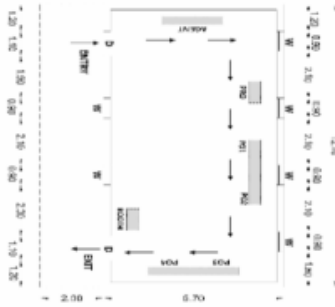

Nazri Naksha

Google Map View

Polling Station Building Front View

Polling Station Front View

Cad View

Key MAP View