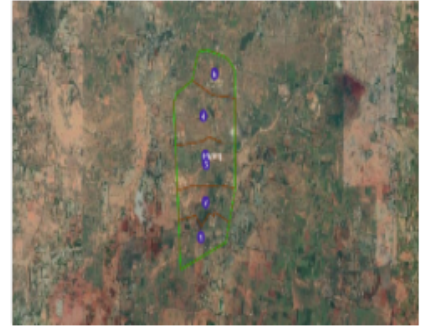

Nazri Naksha

Google Map View