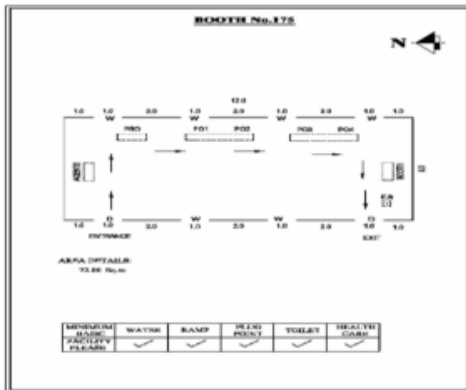

Nazri Naksha

Google Map View

Polling Station Building Front View

Polling Station Front View

Cad View

Key MAP View