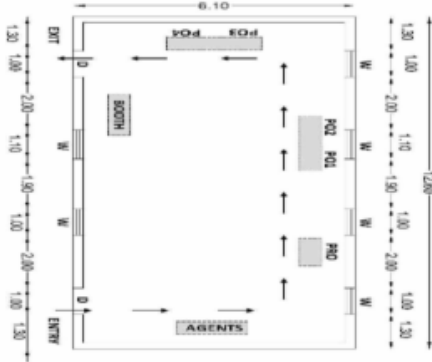

Nazri Naksha

Google Map View

Cad View