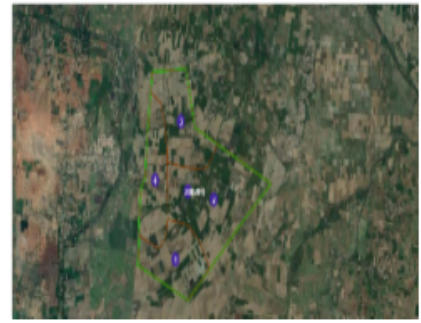

Nazri Naksha

Google Map View