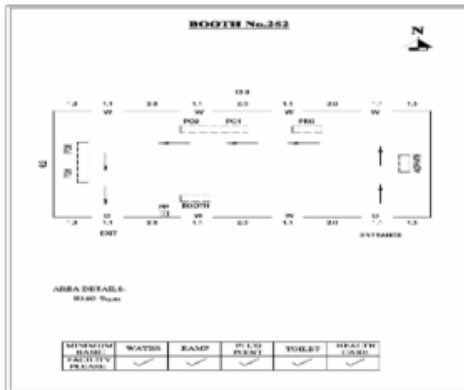

Nazri Naksha

Google Map View

Polling Station Building Front View

Polling Station Front View

Cad View

Key MAP View