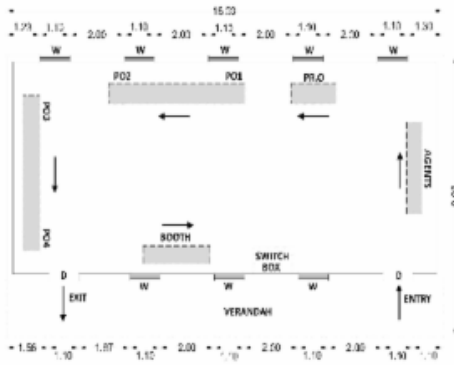

Nazri Naksha

Google Map View

Cad View