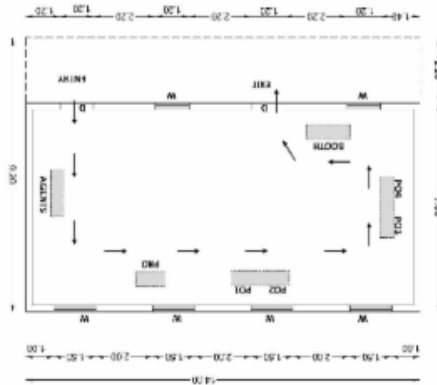

Nazri Naksha

Google Map View

Polling Station Building Front View

Polling Station Front View

Cad View

Key MAP View