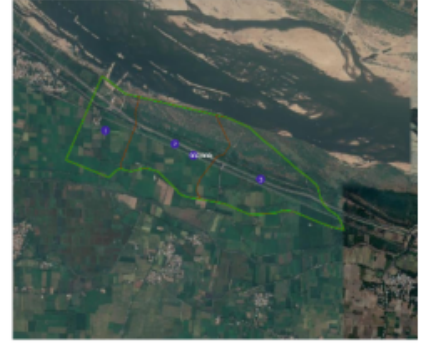

Nazri Naksha

Google Map View