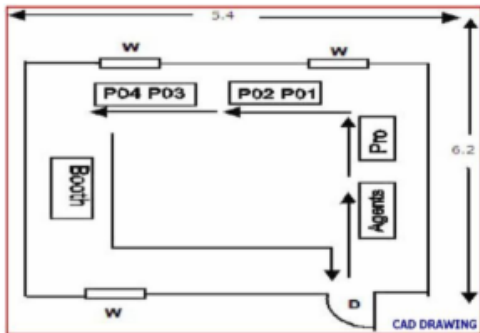

Cad View

Key MAP View

Minimum Basic Facility (Please)	Water	Ramp	Plug Points	Toilet	Health Care
	✓	✓	✓	✓	✓