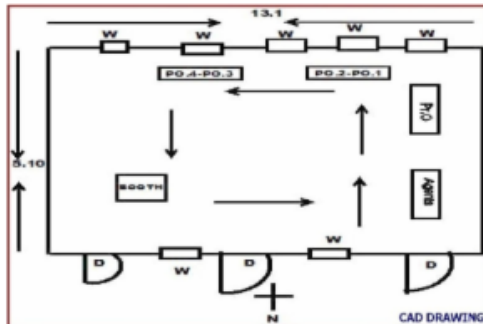

Cad View

Key MAP View

Minimum Basic Facility (Please)	Water	Ramp	Plug Points	Toilet	Health Care
	✓	✓	✓	✓	✓