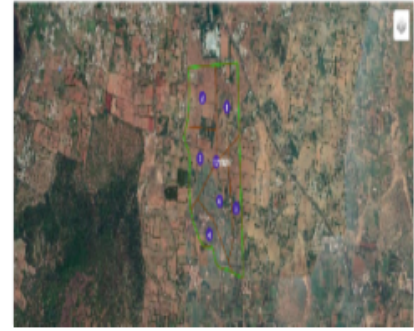

Nazri Naksha

Google Map View