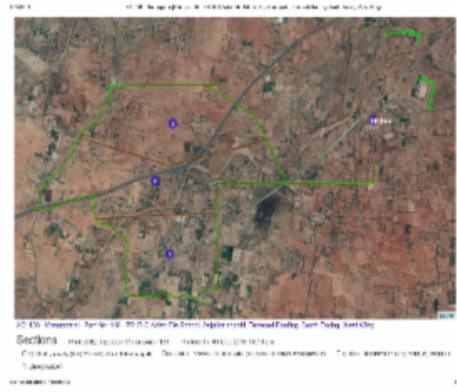

Nazri Naksha

Google Map View