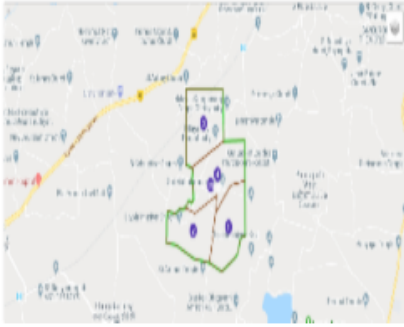

Nazri Naksha

Google Map View