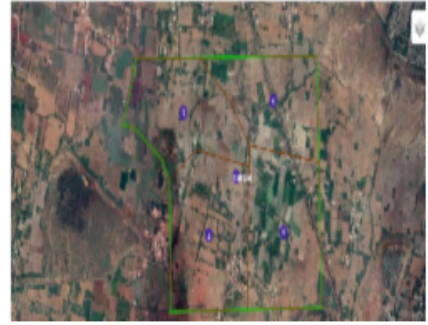

Nazri Naksha

Google Map View