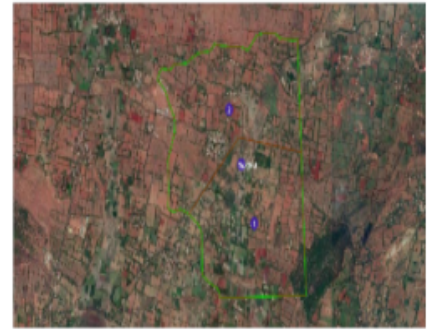

Nazri Naksha

Google Map View