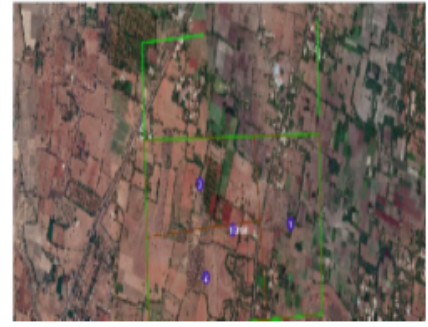

Nazri Naksha

Google Map View