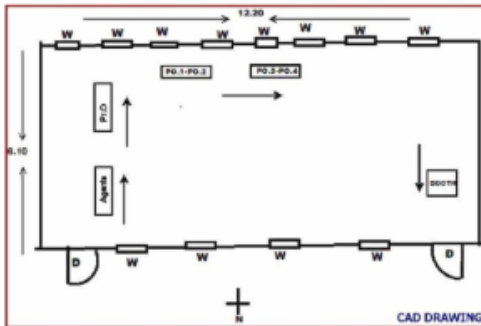

Cad View

Key MAP View

Minimum Basic Facility (Please)	Water	Ramp	Plug Points	Toilet	Health Care
	✓	✓	✓	✓	✓