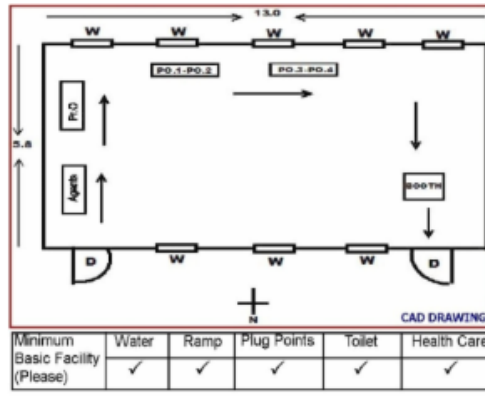

Nazri Naksha

Google Map View

Polling Station Building Front View

Polling Station Front View

Cad View

Key MAP View