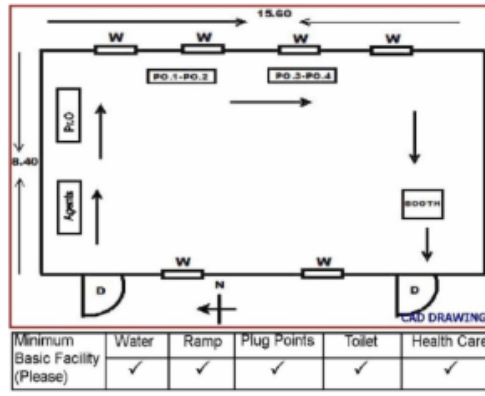

Nazri Naksha

Google Map View

Polling Station Building Front View

Polling Station Front View

Cad View

Key MAP View