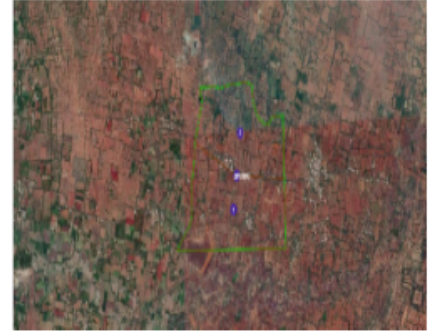

Nazri Naksha

Google Map View