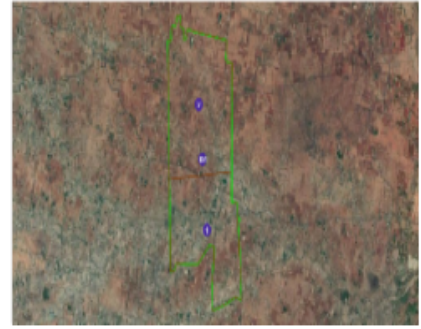

Nazri Naksha

Google Map View