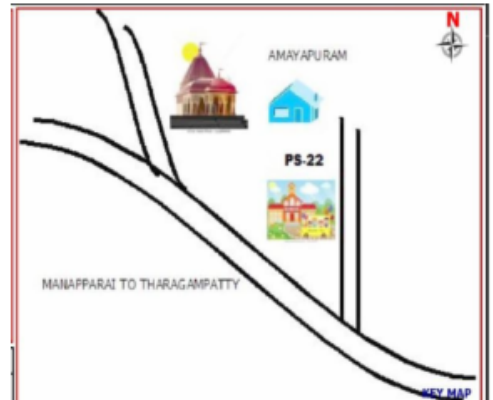

Cad View

Key MAP View

Minimum Basic Facility (Please)	Water	Ramp	Plug Points	Toilet	Health Care
	✓	✓	✓	✓	✓