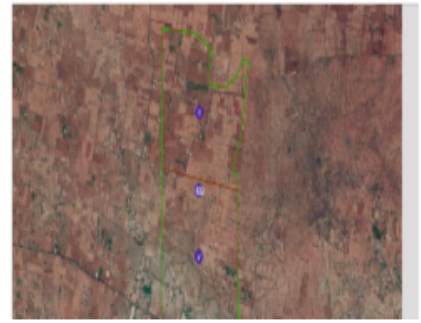

Nazri Naksha

Google Map View