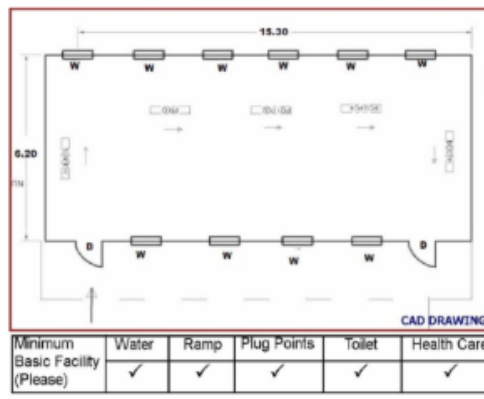

Nazri Naksha

Google Map View

Polling Station Building Front View

Polling Station Front View

Cad View

Key MAP View