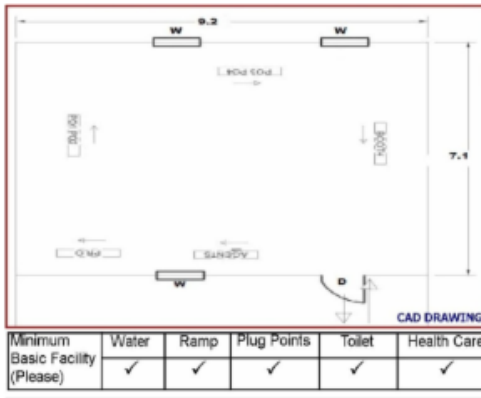

Nazri Naksha

Google Map View

Polling Station Building Front View

Polling Station Front View

Cad View

Key MAP View