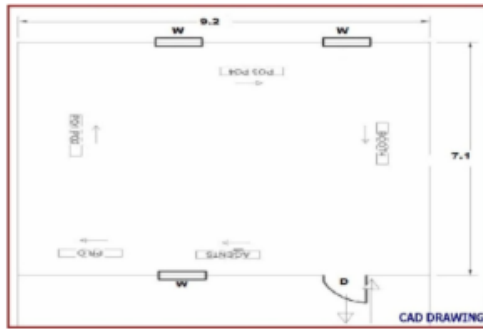

Nazri Naksha

Google Map View

Polling Station Building Front View

Polling Station Front View

Cad View

Minimum Basic Facility (Please)	Water	Ramp	Plug Points	Toilet	Health Care
	✓	✓	✓	✓	✓

Key MAP View