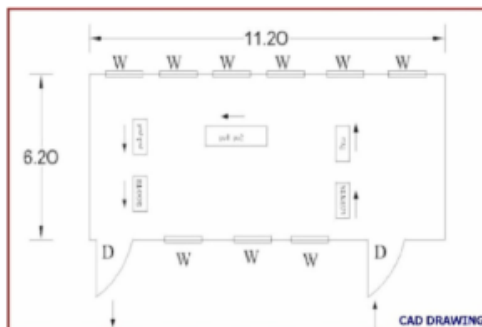

வாக்காளர் பதிவு அலுவலரின்
கையொப்பம்

Nazri Naksha

Google Map View

Polling Station Building Front View

Polling Station Front View

Cad View

Key MAP View

| Minimum Basic Facility (Please) | Water | Ramp | Plug Points | Toilet | Health Care |
|---------------------------------|-------|------|-------------|--------|-------------|
| | ✓ | ✓ | ✓ | ✓ | ✓ |