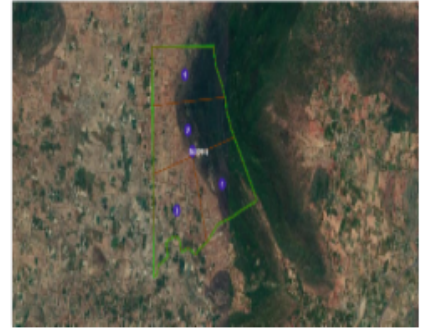

Nazri Naksha

Google Map View