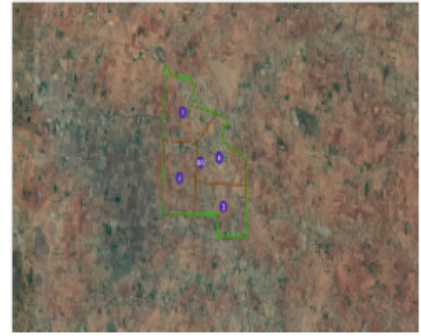

Nazri Naksha

Google Map View