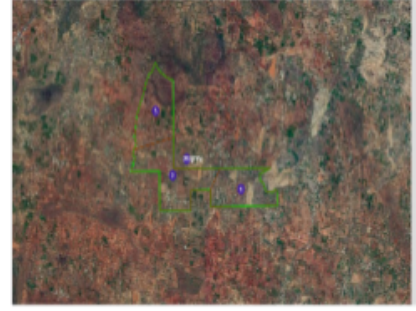

Nazri Naksha

Google Map View