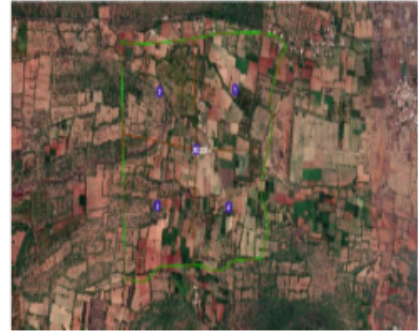

Nazri Naksha

Google Map View